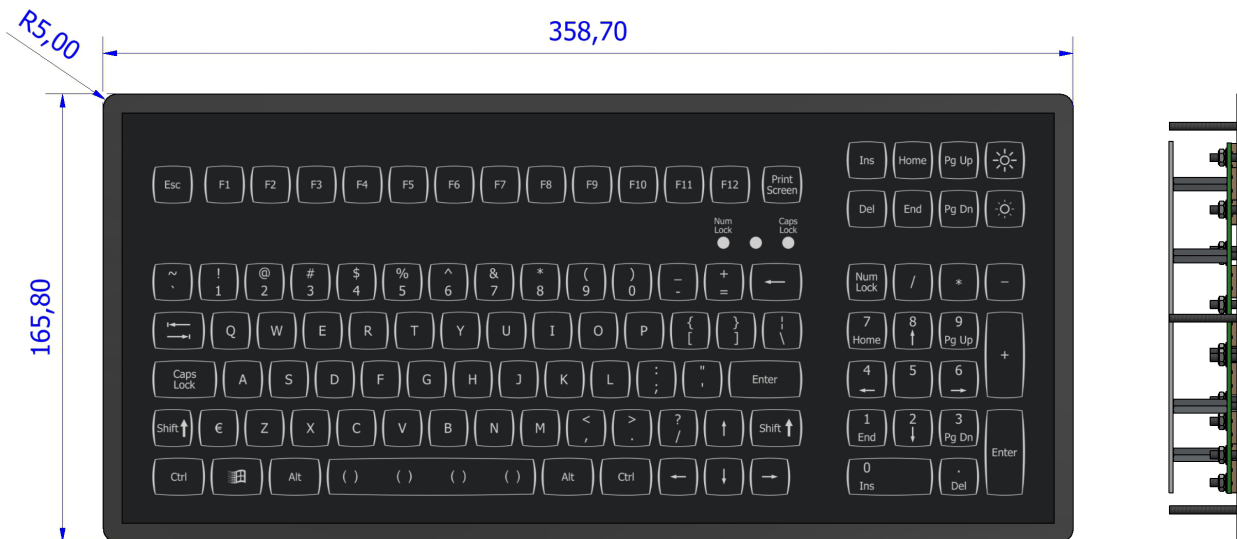

DIMENSIONAL DRAWING

PANEL MOUNT

COLOURS

- Keyboard & Key Background: Pantone Black 2 C 2X
- Key edges & key legends: White Translucent