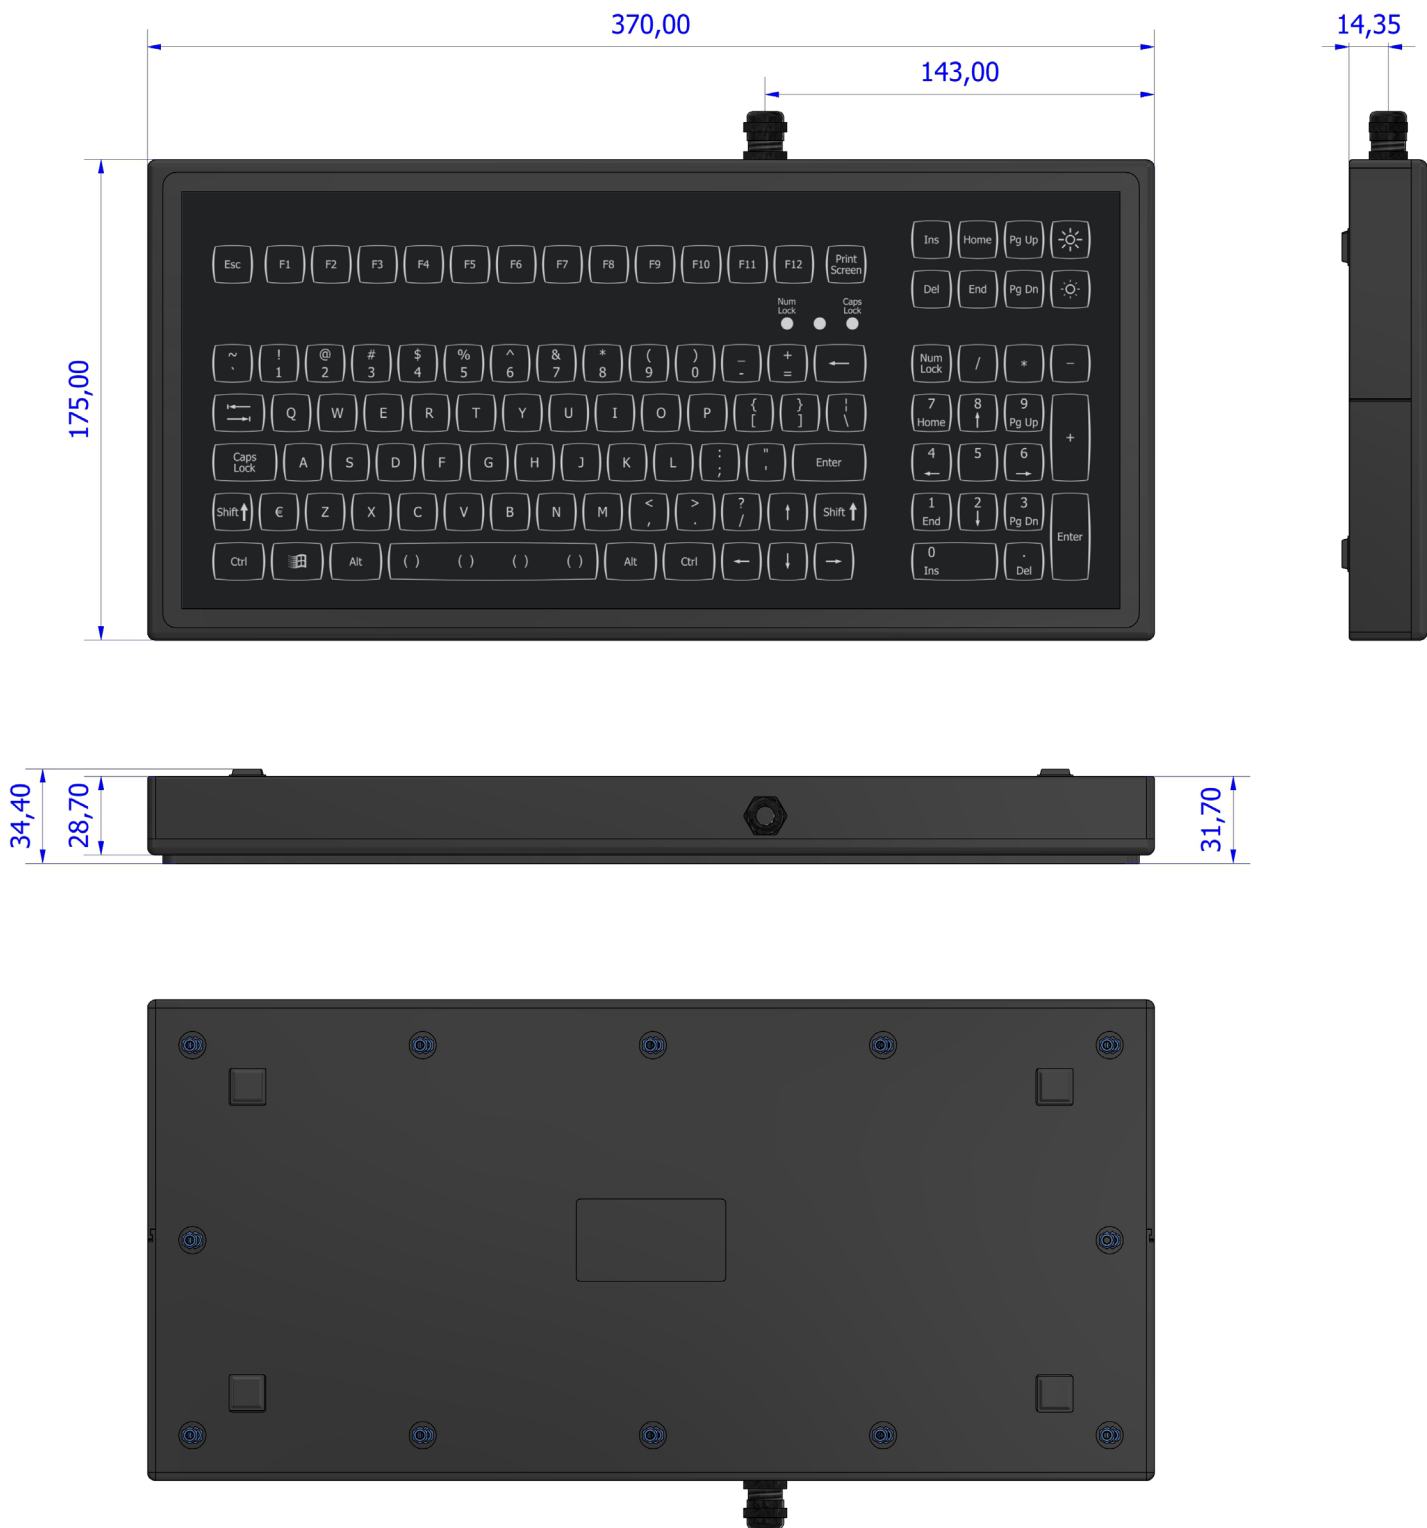

DIMENSIONAL DRAWING

DESKTOP

COLOURS

- Keyboard & Key Background: Pantone Black 2 C 2X
- Key edges & key legends: White Translucent