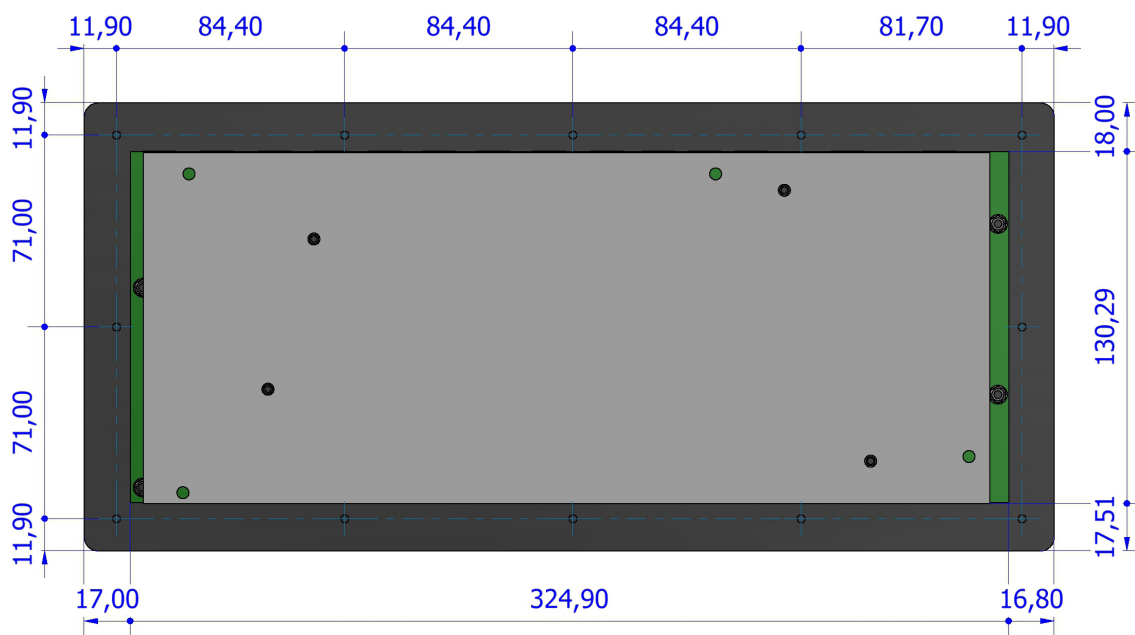

DIMENSIONAL DRAWING

PANEL MOUNT

COLOURS

- Keyboard & Key Background: Pantone Black 2 C 2X
- Key edges & key legends: White Translucent