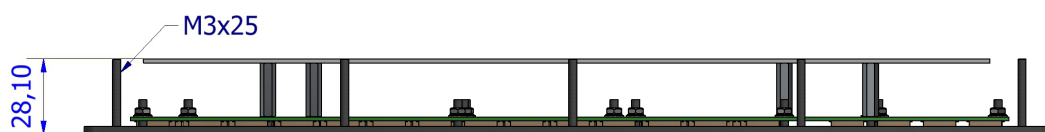

DIMENSIONAL DRAWING

PANEL MOUNT

COLOURS

- Keyboard & Key Background: Pantone Black 2 C 2X
- Key edges & key legends: White Translucent